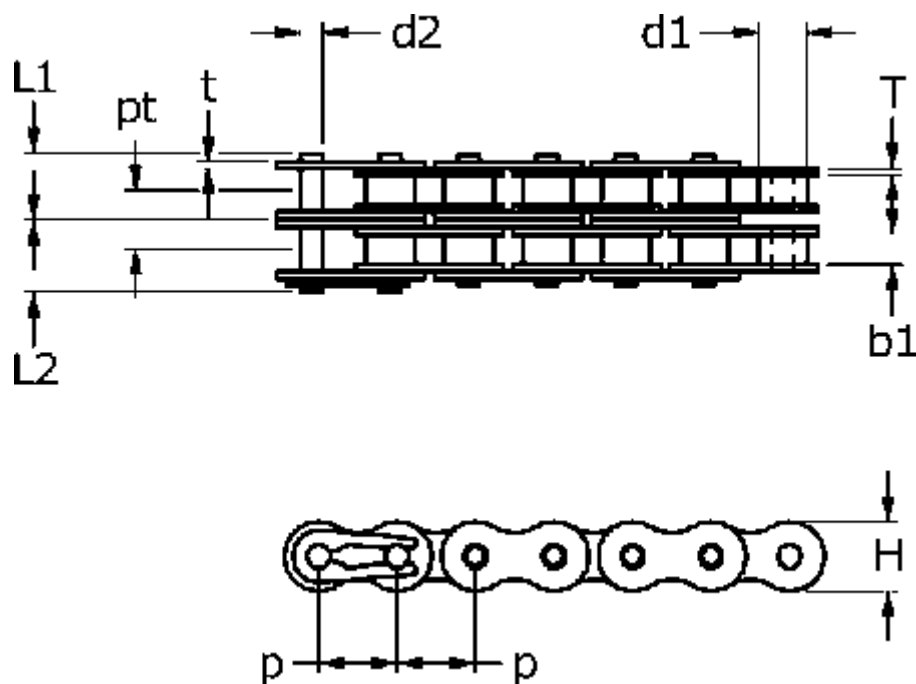

Article number: 61384101620000
 Description: Tsubaki 16 B-2 Duplex rollerchain
 Neptune. Lambda maintenance free
 Note: 16 B-2

Measures

$b1$	= 17.02	$pt = 31.88$
Breaking power	= 106kN	$T = 4$
$d1$	= 15.88	$t = 3.2$
$d2$	= 8.28	
H	= 21	
$L1$	= 33.55	
$L2$	= 35.75	
P	= 25.4	